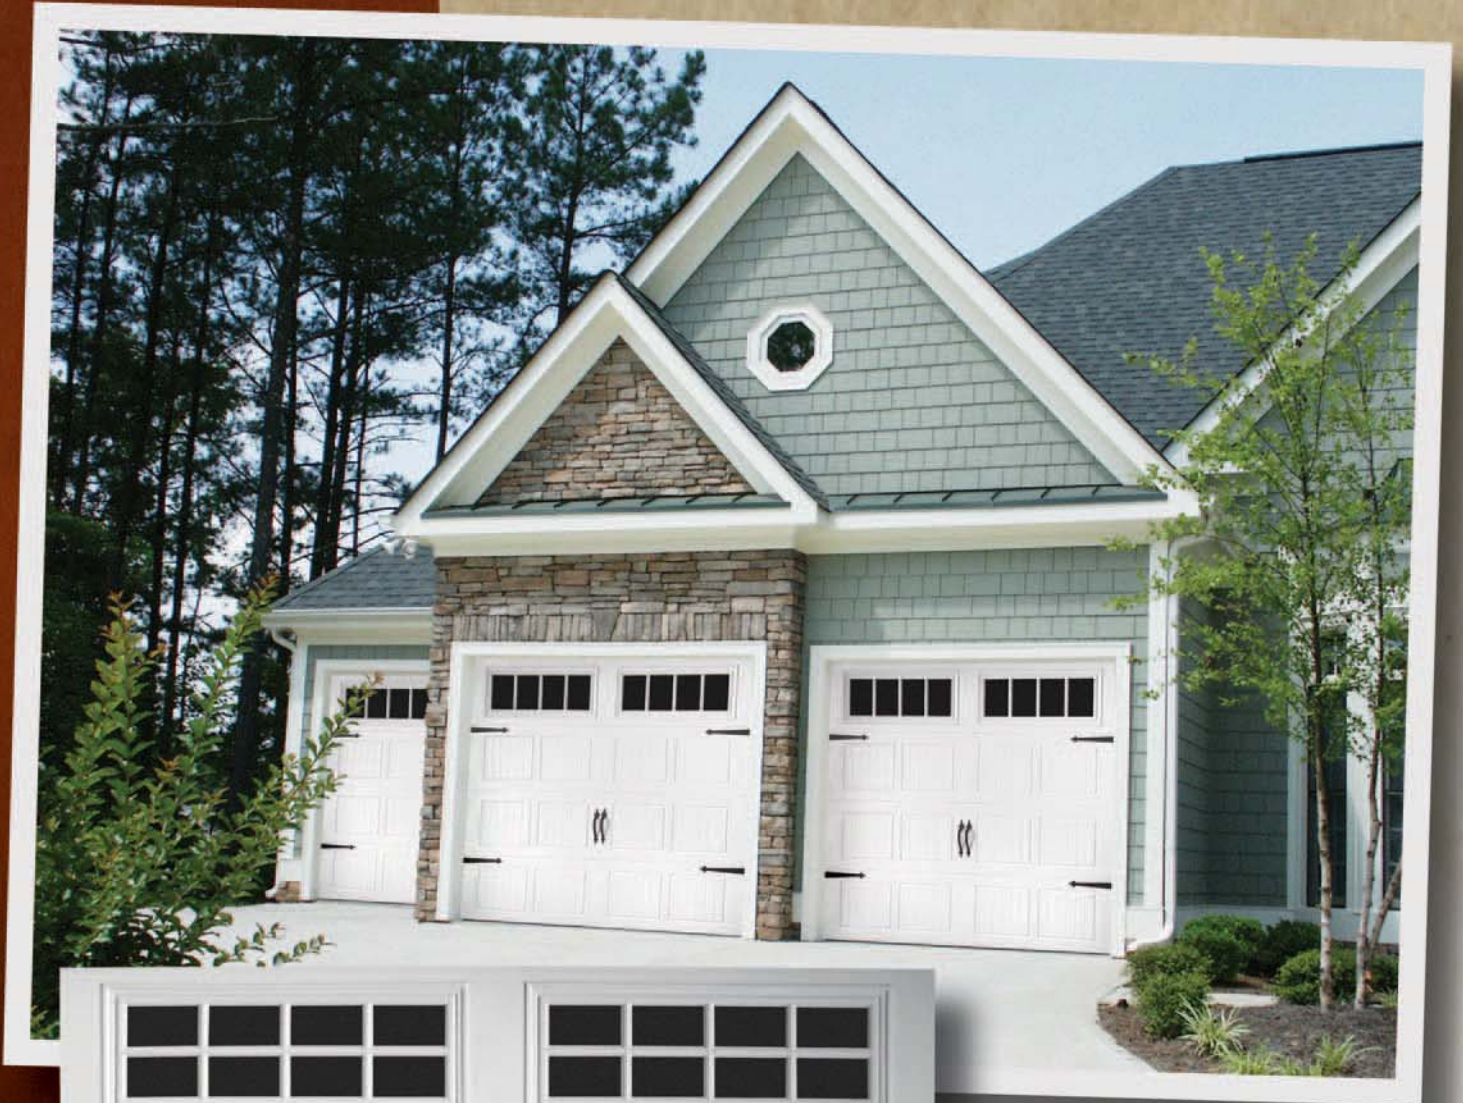

430

CARRIAGE HOUSE COLLECTION

Shown with optional decorative hardware.

Grooved Panel Residential Garage Door

These doors offer a highly detailed grooved panel embossment, deep pebblegrain texture and two coat prefinished paint system.

MODELS

430 Non-Insulated

431 Insulated
R value 6.85

doorLink
Manufacturing, Inc.®

430

CARRIAGE HOUSE COLLECTION

Features:

- **24 gauge** hot dipped galvanized steel construction with **hemmed inside return rail**.
- **1.0 mil paint system** includes .25 mil rust inhibiting primer and .75 mil exterior top coat that resists fading and chalking while providing consistent color from panel to panel.
- 19 gauge hot dipped galvanized steel stiles include **rolled safety edge**.
- Stiles attached with rivets to provide superior strength when compared to common sheet metal joining methods.
- Sections include **tongue and groove** meeting rails for superior strength and better sealing against wind, rain and snow.
- **Rigid aluminum retainer** provides added strength while securing replaceable u-shaped bottom weatherstrip.
- doorLink™ designs are protected by US patent #D487521.
- **Model 431** is insulated (R value: 6.85) with CFC Free expanded polystyrene with a high impact plastic back cover.